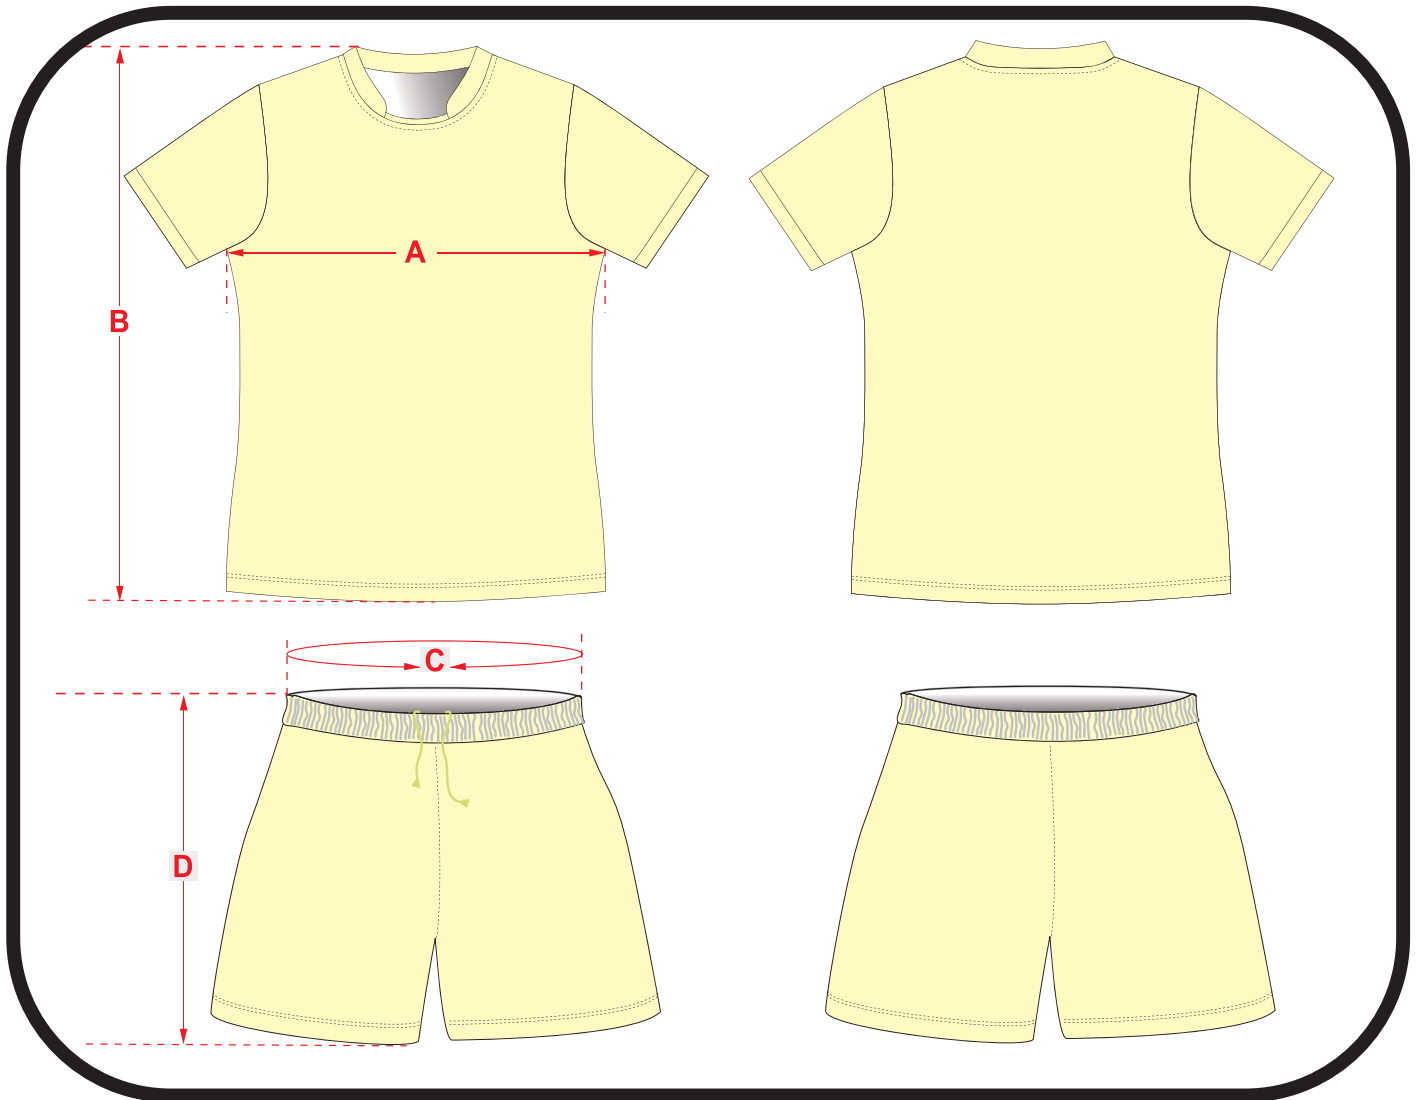

MECCA Soccer Shirt & Shorts

Note: Chest width measurements below are taken from the garment laid flat on a hard surface. It is not a measurement around a person's chest.

Fabric

150gsm waffle mesh

Sleeve Type

Short sleeve

Neck & Armband Details

Self fabric in sublimation

Long Sleeve

Shorts Details

3.8cm High elastic band

Waffle mesh
100% polyester

POI	Size (cm)	4	6	8	10	12	14	XS	S	M	L	XL	2XL	3XL	4XL	5XL
A	Chest Width	36	38	39	40	42	44	48	52	54	57	60	62	65	68	70
B	Length from HSP	48	50	54	58	62	65	67	70	72	74	76	78	80	82	84
C	Waist Circumference (relaxed)	36	40	44	48	52	56	60	64	68	72	76	80	84	88	92
	Waist Circumference (stretched)	48	52	58	64	70	74	76	80	86	92	98	102	108	112	116
D	Outseam Length	26	28	30	32	34	36	38	40	42	44	46	48	50	52	54